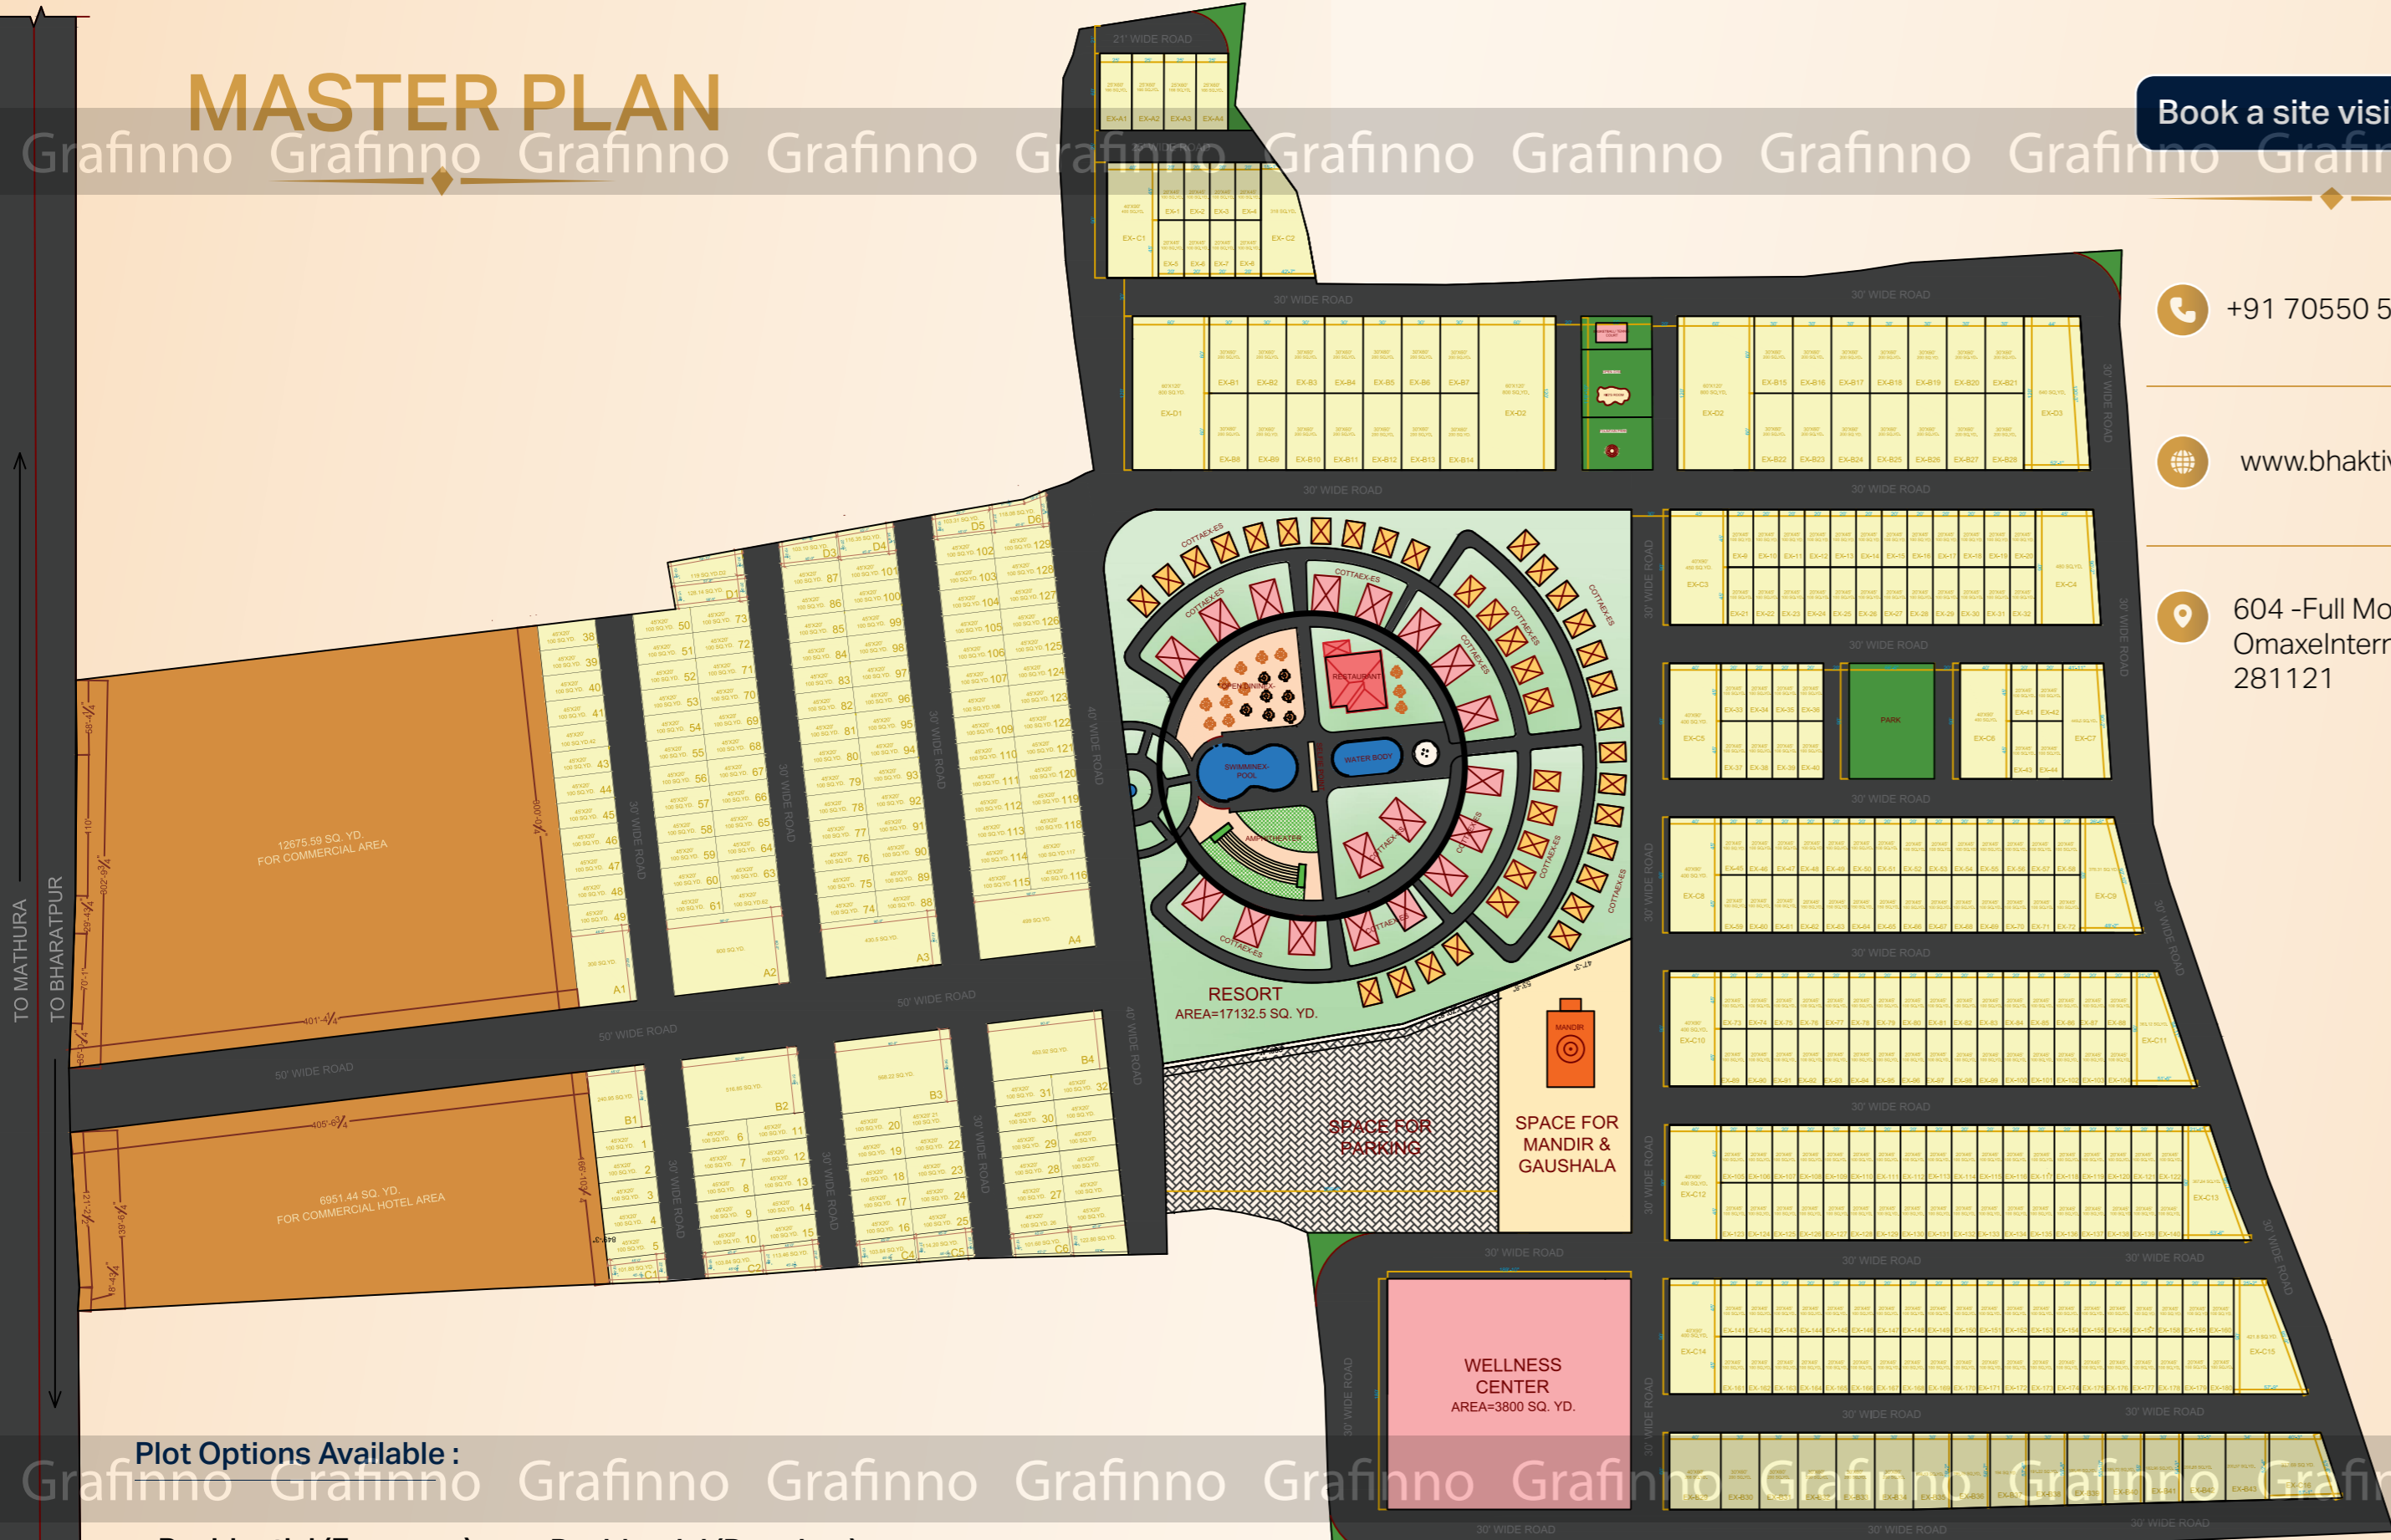

MASTER PLAN

Grafinno Grafinno Grafinno Grafinno Grafinno Grafinno Grafinno Grafinno Grafinno Grafinno Grafinno Grafinno Grafinno Grafinno Grafinno Grafinno

Book a site visit today

+91 70550 50 551

www.bhaktivillas.com

604 -Full Moon,
OmaxInternity Vrindavan
281121