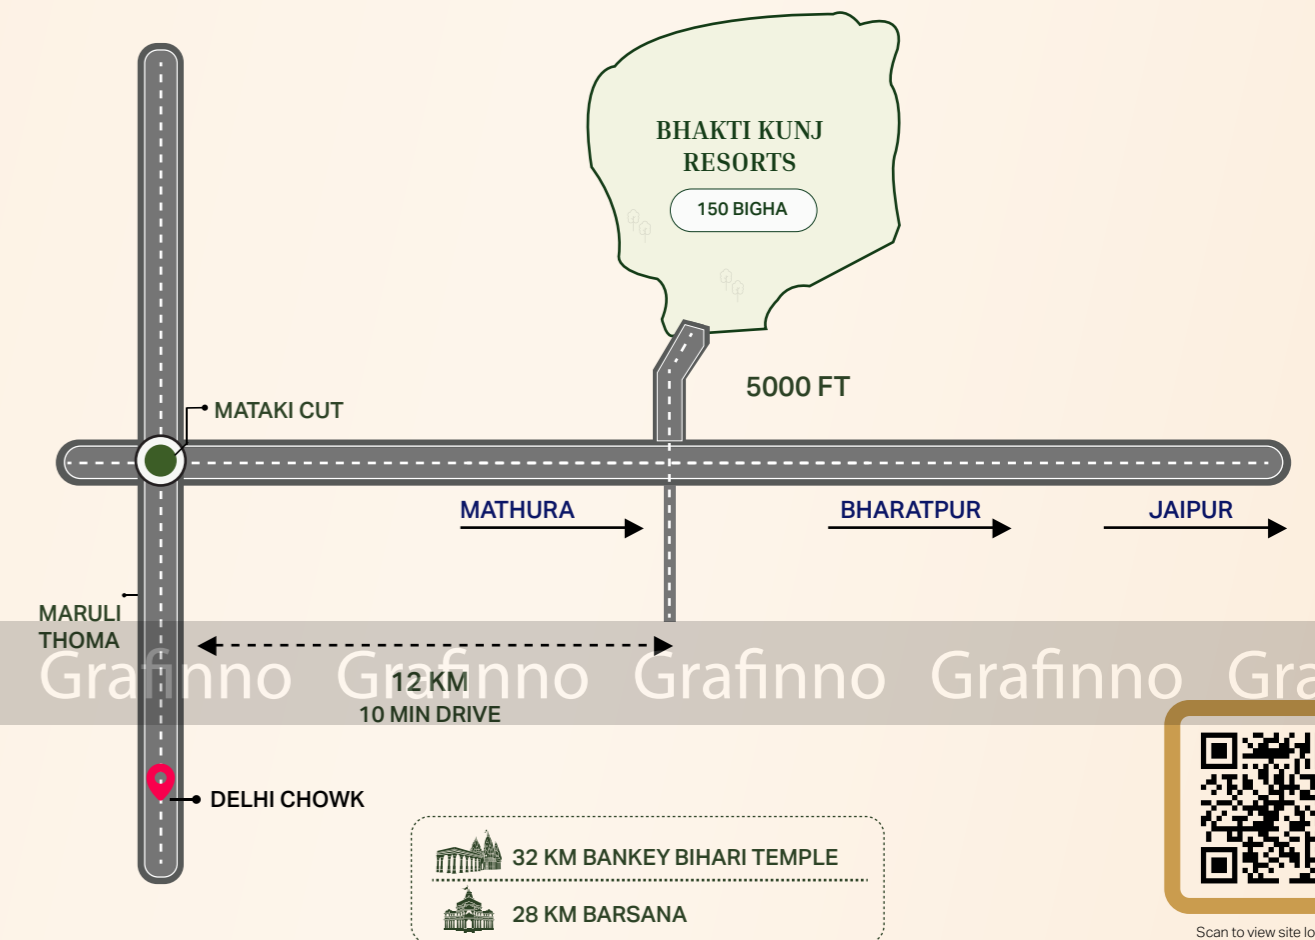

# PRIME LOCATION HIGHLIGHTS

- 500 Ft Front on Mathura-Bharatpur Highway
- 10 min drive from Mathura
- 45 min drive from Agra
- 25 min drive from Govardhan
- 45 min drive from Banke Bihari Temple
- 35 min drive from Barsana (Radha Rani Temple)
- 30 min drive from Keoladeo Bird Sanctuary
- 3 hr drive from Delhi (via Yamuna Expressway)

Excellent connectivity

Scan to view site location